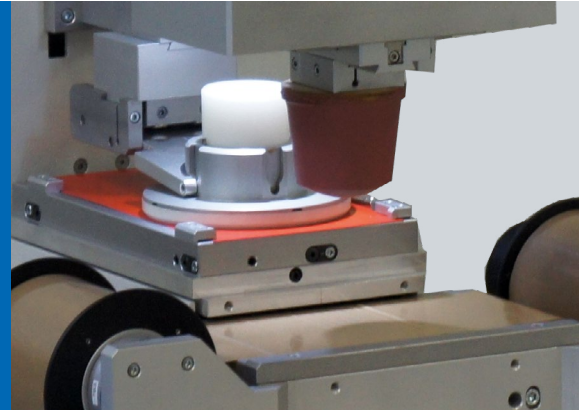

✘ *pad printing machines*

✘ *pad printing accessories*

**pad-printing machine  
microPrint MS 150  
closed system  
1 colour**

- ✘ fully automatic pad cleaning
- ✘ clear and simple concept
- ✘ easy in maintenance

# pad-printing machine microPrint MS 150 closed system 1 colour

## Technical data

clichee size:	150 x 300 mm
ink-cup:	1 x ø 120 mm, 1 x ø 140 mm
max. print image size:	1 x ø 110 mm, 1 x ø 130 mm
cycles:	upt to 1,200 per hour
force of pressure:	1100 N
drive:	electro-pneumatic driven
air consumption:	125 l/min
pneumatic-supply:	6 bar
controlling:	SPS
sizes:	910 x 600 x 720 mm (D x H x W)
weight:	97 kg / base 89 kg